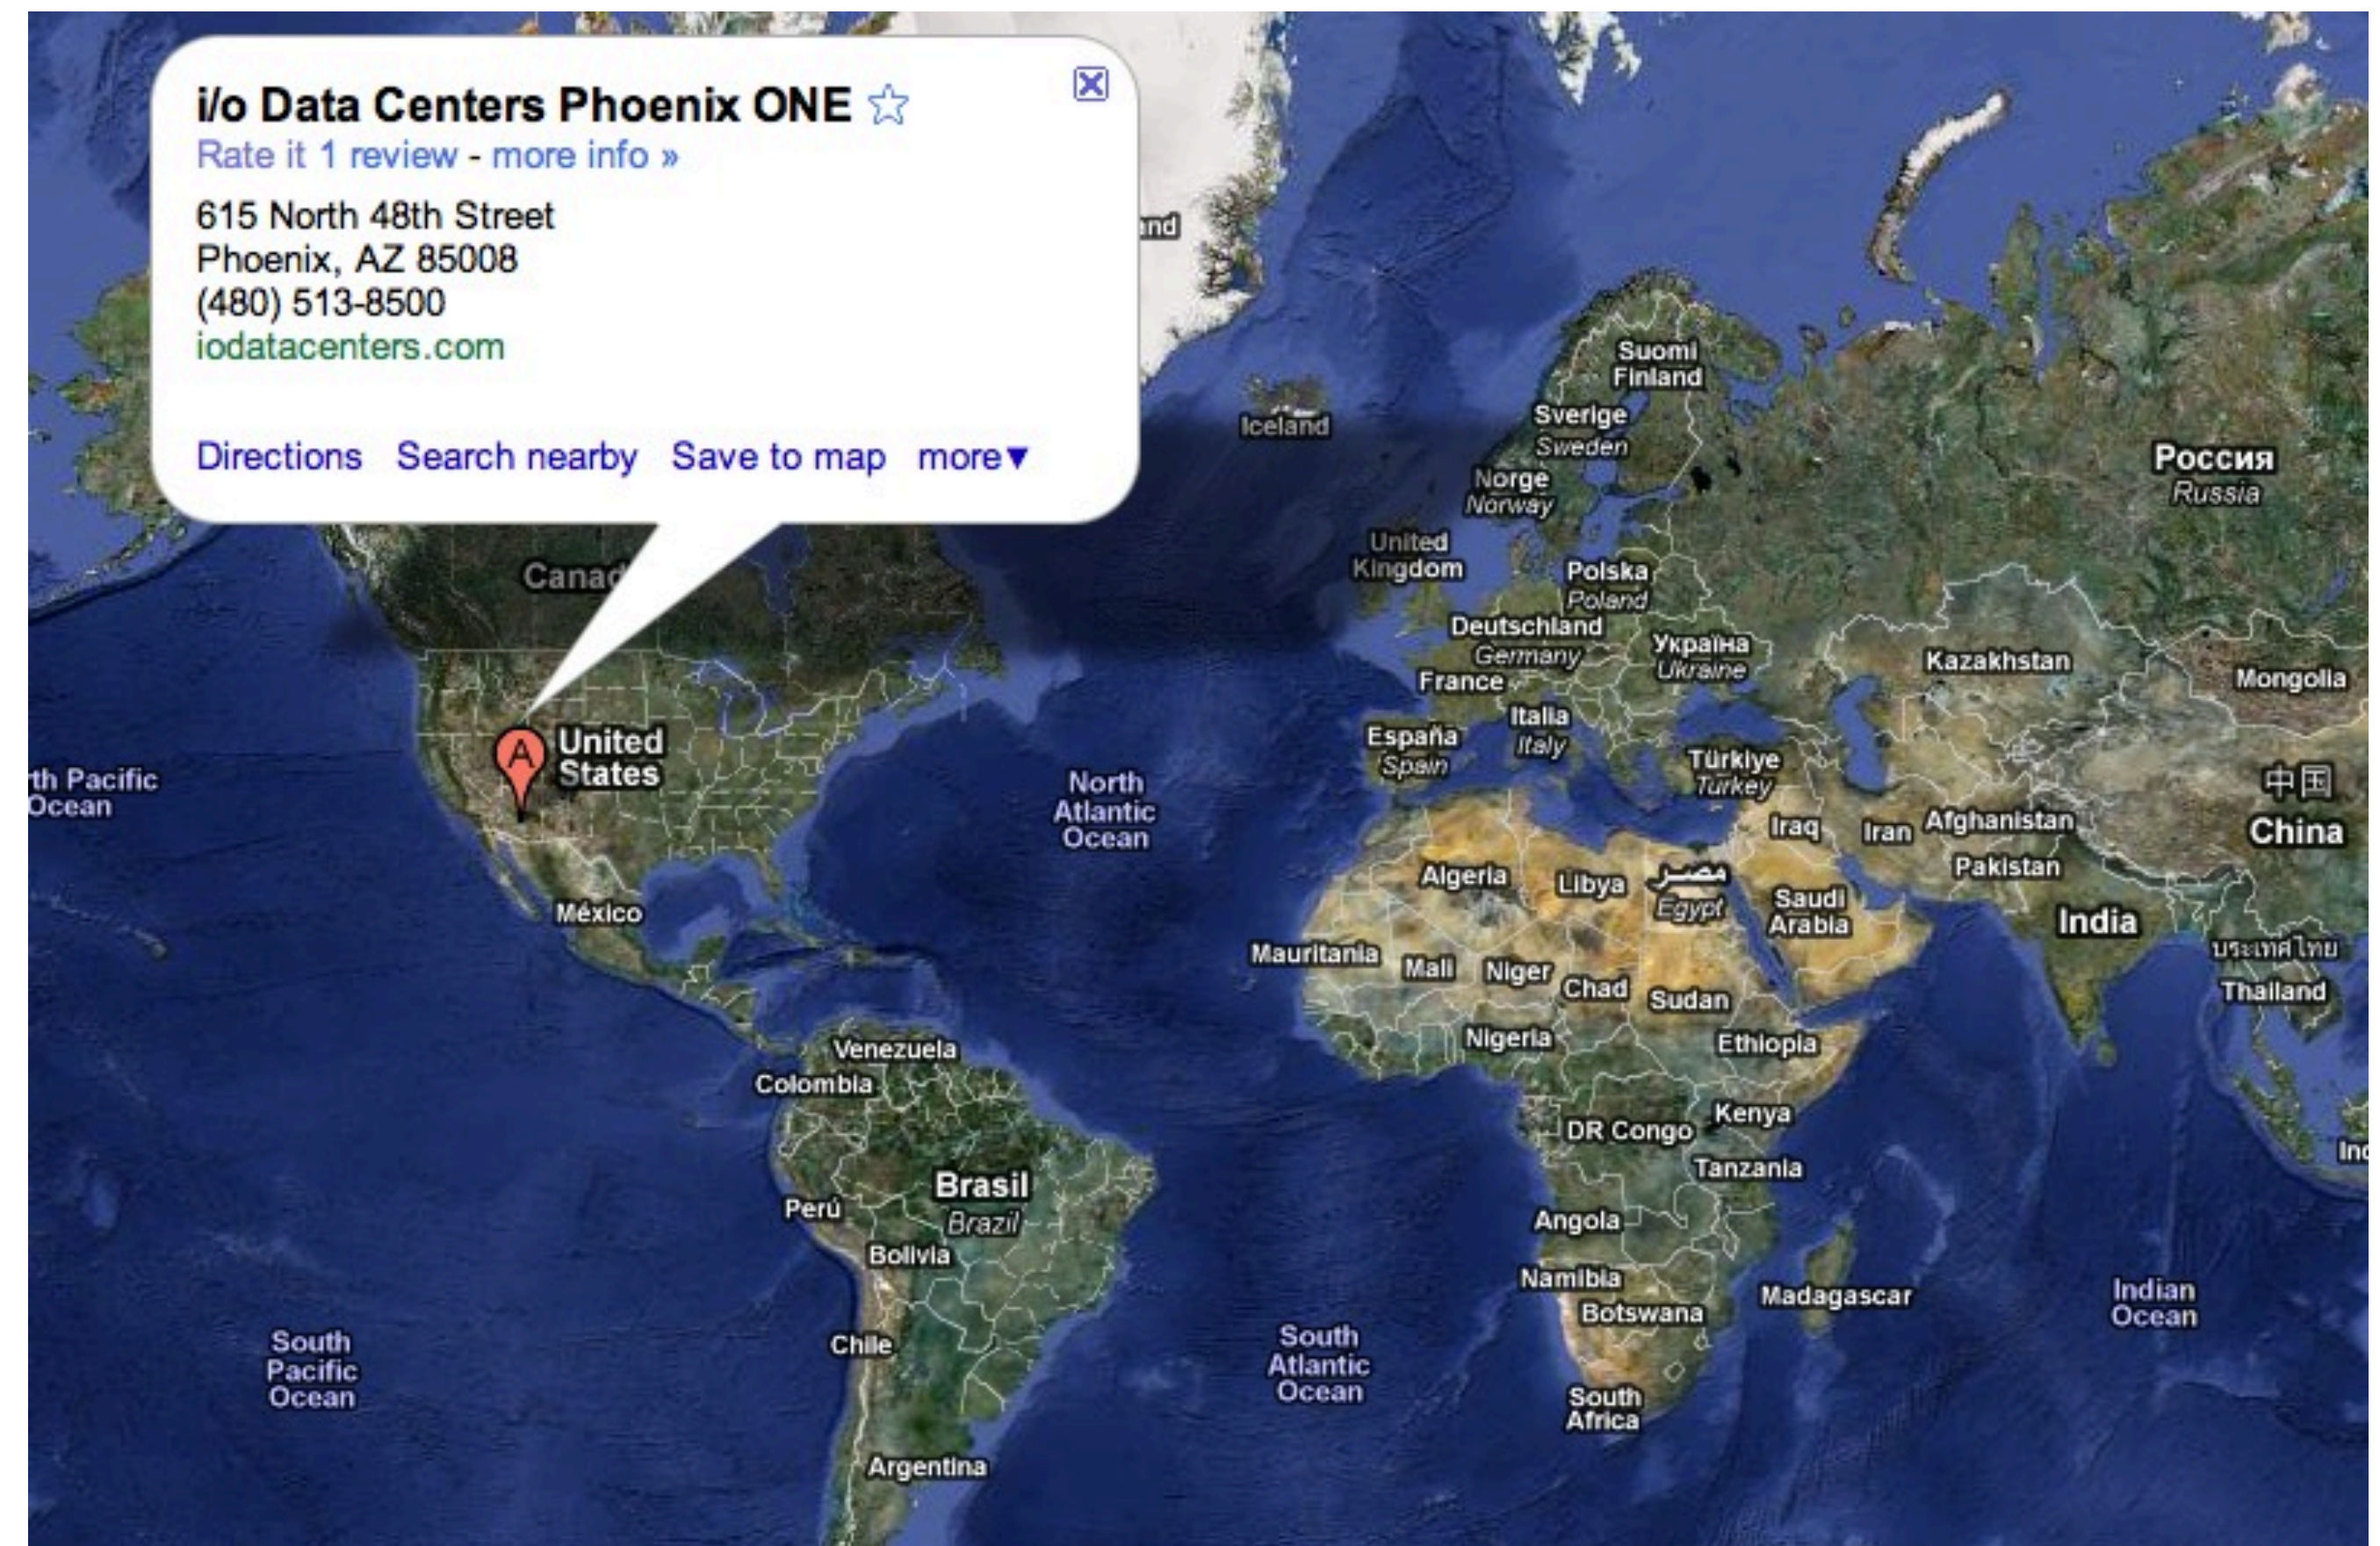

i/o Data Centers Phoenix ONE ☆

Rate it 1 review - [more info »](#)

615 North 48th Street

Phoenix, AZ 85008

(480) 513-8500

iodatacenters.com

[Directions](#) [Search nearby](#) [Save to map](#) [more ▼](#)